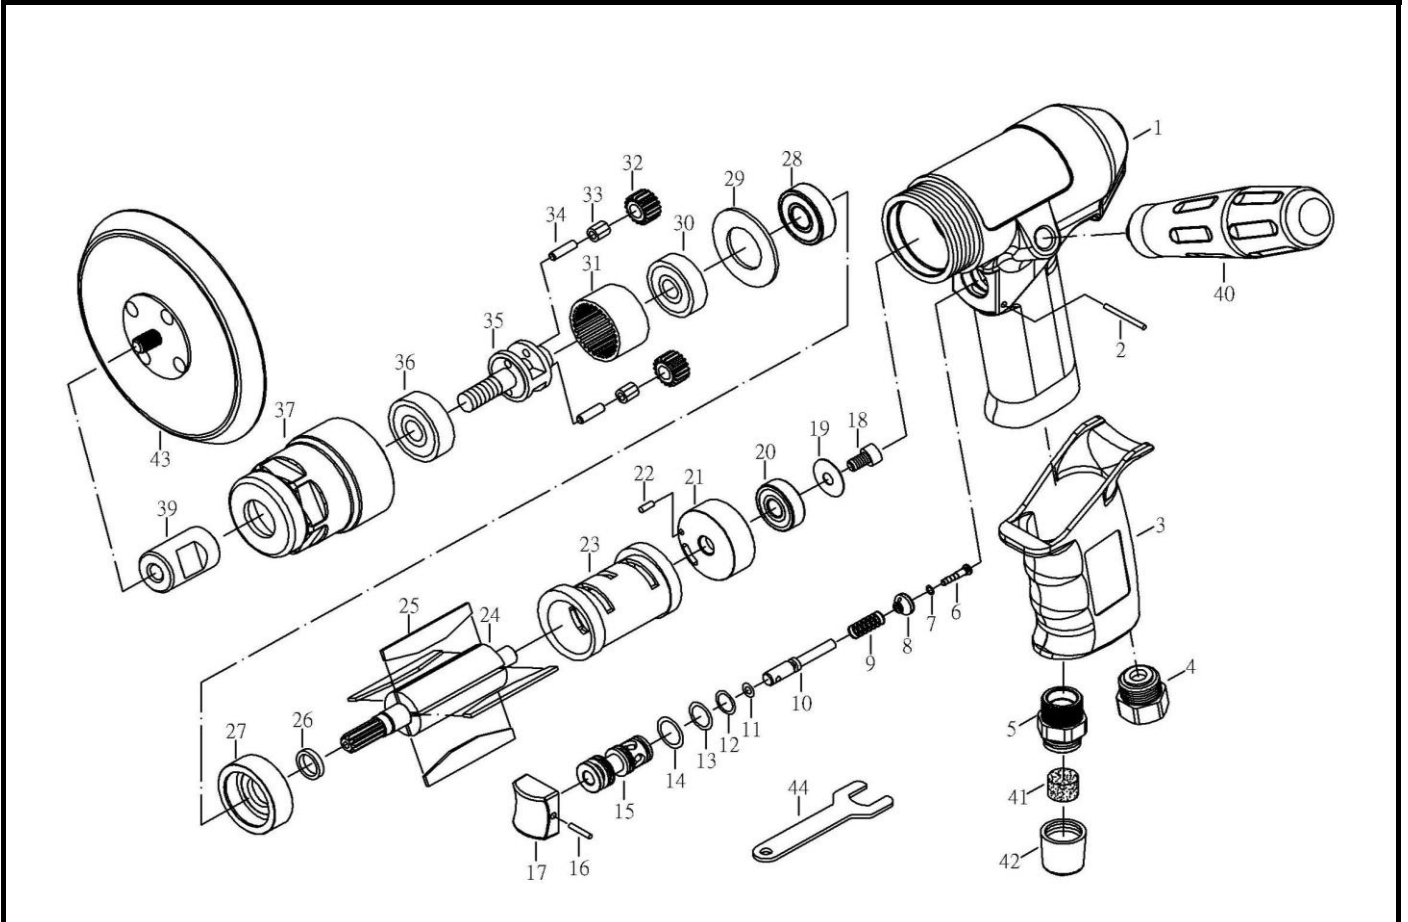

# OS-5526S **GAV** HAVALI POLİSAJ

ITEM NO.	DESCRIPTION	Q'TY	ITEM NO.	DESCRIPTION	Q'TY
01	HOUSING	1	23	CYLINDER	1
02	PIN	1	24	ROTOR	1
03	RUBBER	1	25	BLADE	4
04	AIR INLET	1	26	SPACER	1
05	EXHAUST	1	27	FRONT PLATE	1
06	VALVE STEM	1	28	BEARING	1
07	O-RING	1	29	WASHER	1
08	VALVE STEM BUSHING	1	30	BEARING	1
09	SPRING	1	31	THERAD RING GEAR	1
10	VALVE STEM	1	32	IDLER GEAR(18T)	2
11	O-RING	1	33	NEEDLE BEARING	2
12	O-RING	1	34	PIN	2
13	O-RING	1	35	GEAR PLATE	1
14	O-RING	1	36	BEARING	1
15	BUSHING	1	37	CLAMP NUT	1
16	PIN(2.5*18)	1	39	SHAFT	1
17	TRIGGER	1	40	HANK GRIP	1
18	SCREW	1	41	SILENCER	1
19	WASHEW	1	42	SLEEVE	1
20	BEARING	1	43	5" PAD(Hook-up)	1
21	REAR PLATE	1	44	STOP SPANNER(17MM)	1
22	PIN	1			